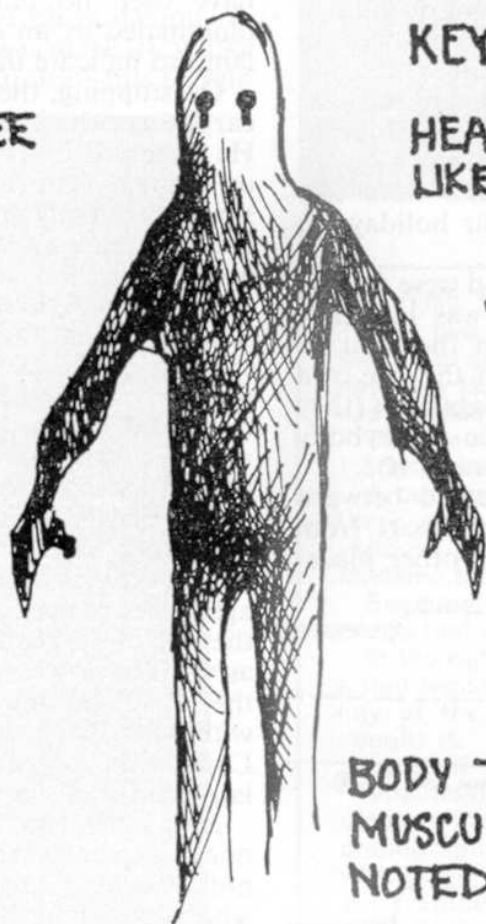

NO ELBOW OR KNEE
BENDS NOTED.

VERY NARROW
WRISTS.

PADDED, POINTED
MITTS.

KEYHOLE EYES.

HEAD AND NECK AREAS
LIKE A TIGHT PILLOWCASE.

"SUIT" WAS BAGGY AND
AN OLIVE-GREEN IN
COLOUR.

OCCUPANT LESS
THAN 5'0" TALL.

BODY THINNISH - NO
MUSCULAR DEVELOPMENT
NOTED.

FEET NOT NOTED.

DETAILS OF BODY STRUCTURE.